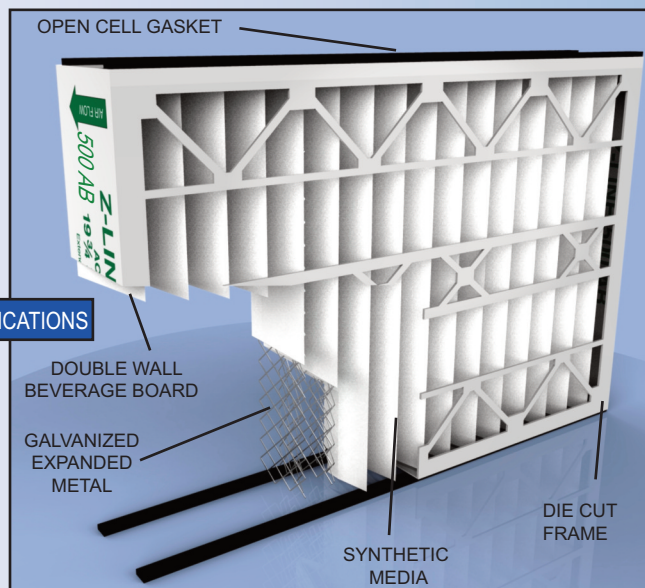

SPECIFICATIONS

"Serving You With Locations Throughout The Nation"

Glasfloss has a policy of uninterrupted research, development and product improvement and reserves the right to change design and specifications without notice.

www.glasfloss.com • (214) 741-7056

PRODUCT BULLETIN 5ACLNR • SECTION 5 • 1-1-2021