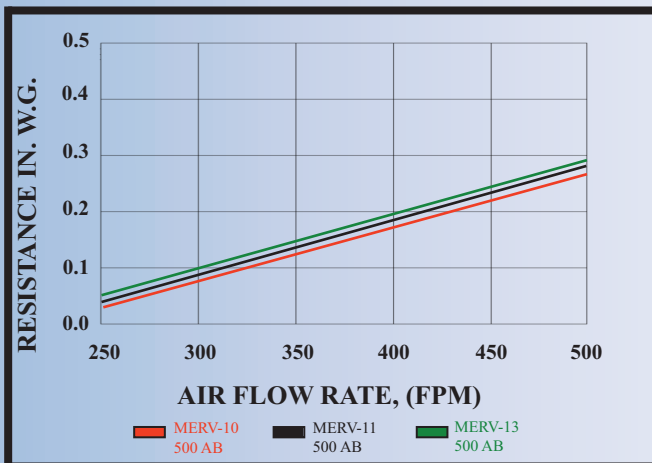

Tolerances shall be +/- 1/8" for height, width and +/- 1/16" depth. Recommended final resistance is .50" in. w. g.

STANDARD PRESSURE DROP