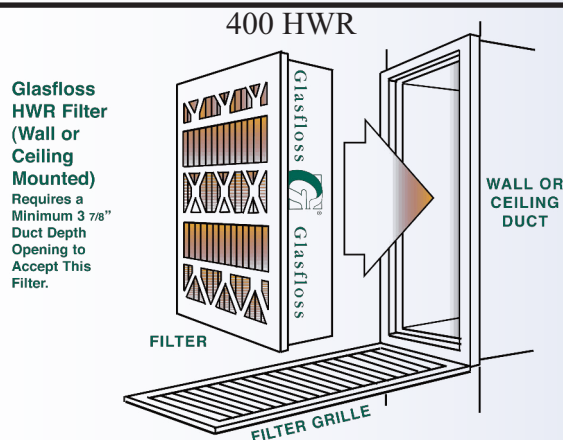

The Glasfloss 500 AB & 300 AB filters are available with activated carbon to absorb unpleasant household odors. Refer to Z-Line 500 ABX & 300 ABX when ordering. Each filter is sealed in plastic to avoid contamination before use.

Air Bear® and Air Cub® are registered trademarks of Trion® Inc.

> 400 HW & HWR

Z-Line 400 HW & HWR (Honeywell®) : Replacement option for the Honeywell® F-100 and FC40R air cleaner filters. The Z-Line 400 HW and 400 HWR incorporate 100% synthetic fibers that are thermally-bonded, and manufactured in an engineered gradient structure. The Z-Line 400 HW achieves a MERV 10, MERV 11, or MERV 13 rating and 400 HWR achieve a MERV 10 or MERV 11 rating when tested in accordance with the ANSI/ASHRAE 52.2 Test Standard. Each filter is sealed in plastic to avoid contamination before use.

Honeywell is a registered trademark of Honeywell® Products, Inc.

- MERV 10 or MERV 11
- 100% Synthetic Fibers
- High Initial Efficiency
- Thermally Bonded
- Fibers Resist Shedding
- Media Doesn't Absorb Moisture
- No Chemical Binders

"Serving You With Locations Throughout The Nation"

Glasfloss has a policy of uninterrupted research, development and product improvement and reserves the right to change design and specifications without notice.

www.glasfloss.com · (214) 741-7056